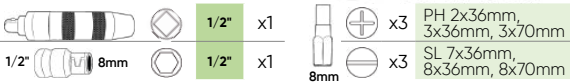

HEADLIGHT ADJUSTMENT TOOL SET

53729

0,40 10 40
Kg SUB IT

300mm H6, H7, T25

SET OF 3 SCREWDRIVERS

51952

0,45 4 48 960
Kg SUB IT

PH2x100, PH2x150, PH2x200mm

3 PCS

SET OF 4 FLAT SCREWDRIVERS HAMMER HEAD

50902

0,65 6 24 600
Kg SUB IT

4 PCS

3", 4", 6", 8"

MANUAL SCREWDRIVER SET 8 PIECES 1/2"

53694

1 6 24
Kg SUB IT

CrV 1/2" 8 PCS

CONTAINS

HAMMER HEAD SCREWDRIVER SET

52748

2,05 4 112
Kg SUB IT

12 PCS

CONTAIN

- x6 PH2x38, PH1x75, PH3x150, PH0x75, PH2x100, PH4x200
- x6 SL6x38, SL5x75, SL8x150, SL3,2x75, SL6x100, SL9,5x200mm

ERGONOMIC HANDLES

SCREWDRIVER EVA TRAY - CARBON FINISH

53943

0,80 10 220
Kg SUB IT

- x7 PH4x200, PH3x150, PH2x100, PH2x38, PH1x80, PH0x120, PH1x100

53944

0,80 10 220
Kg SUB IT

- x7 SL9x200, SL4x125, SL5x100, SL5x80, SL6x38, SL6x100, SL8x150mm

53945

0,60 10 220
Kg SUB IT

- x7 T8x75, T9x75, T10x75, T15x75, T20x75, T25x100, T27x100

180mm 380mm 30mm