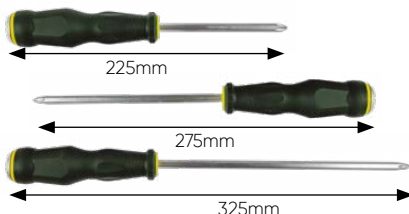

## HEADLIGHT ADJUSTMENT TOOL SET

53729

0,40 10 40  
Kg SUB IT

300mm H6, H7, T25

## SET OF 3 SCREWDRIVERS

51952

0,45 4 48 960  
Kg SUB IT

PH2x100, PH2x150, PH2x200mm

3 PCS

## SET OF 4 FLAT SCREWDRIVERS HAMMER HEAD

50902

0,65 6 24 600  
Kg SUB IT

4 PCS

3", 4", 6", 8"

## HAMMER HEAD SCREWDRIVER SET

52748

2,05 4 112  
Kg SUB IT

12 PCS