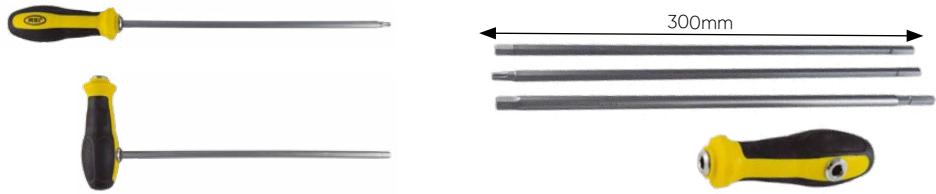

## HEADLIGHT ADJUSTMENT TOOL SET

53729

0,40 10 40  
Kg SUB IT

300mm H6, H7, T25

## SET OF 3 SCREWDRIVERS

51952

0,45 4 48 960  
Kg SUB IT

PH2x100, PH2x150, PH2x200mm

3 PCS

## SET OF 4 FLAT SCREWDRIVERS HAMMER HEAD

50902

0,65 6 24 600  
Kg SUB IT

4 PCS

3", 4", 6", 8"

## MANUAL SCREWDRIVER SET 8 PIECES 1/2"

53694

1 6 24  
Kg SUB IT

CrV 1/2" 8 PCS